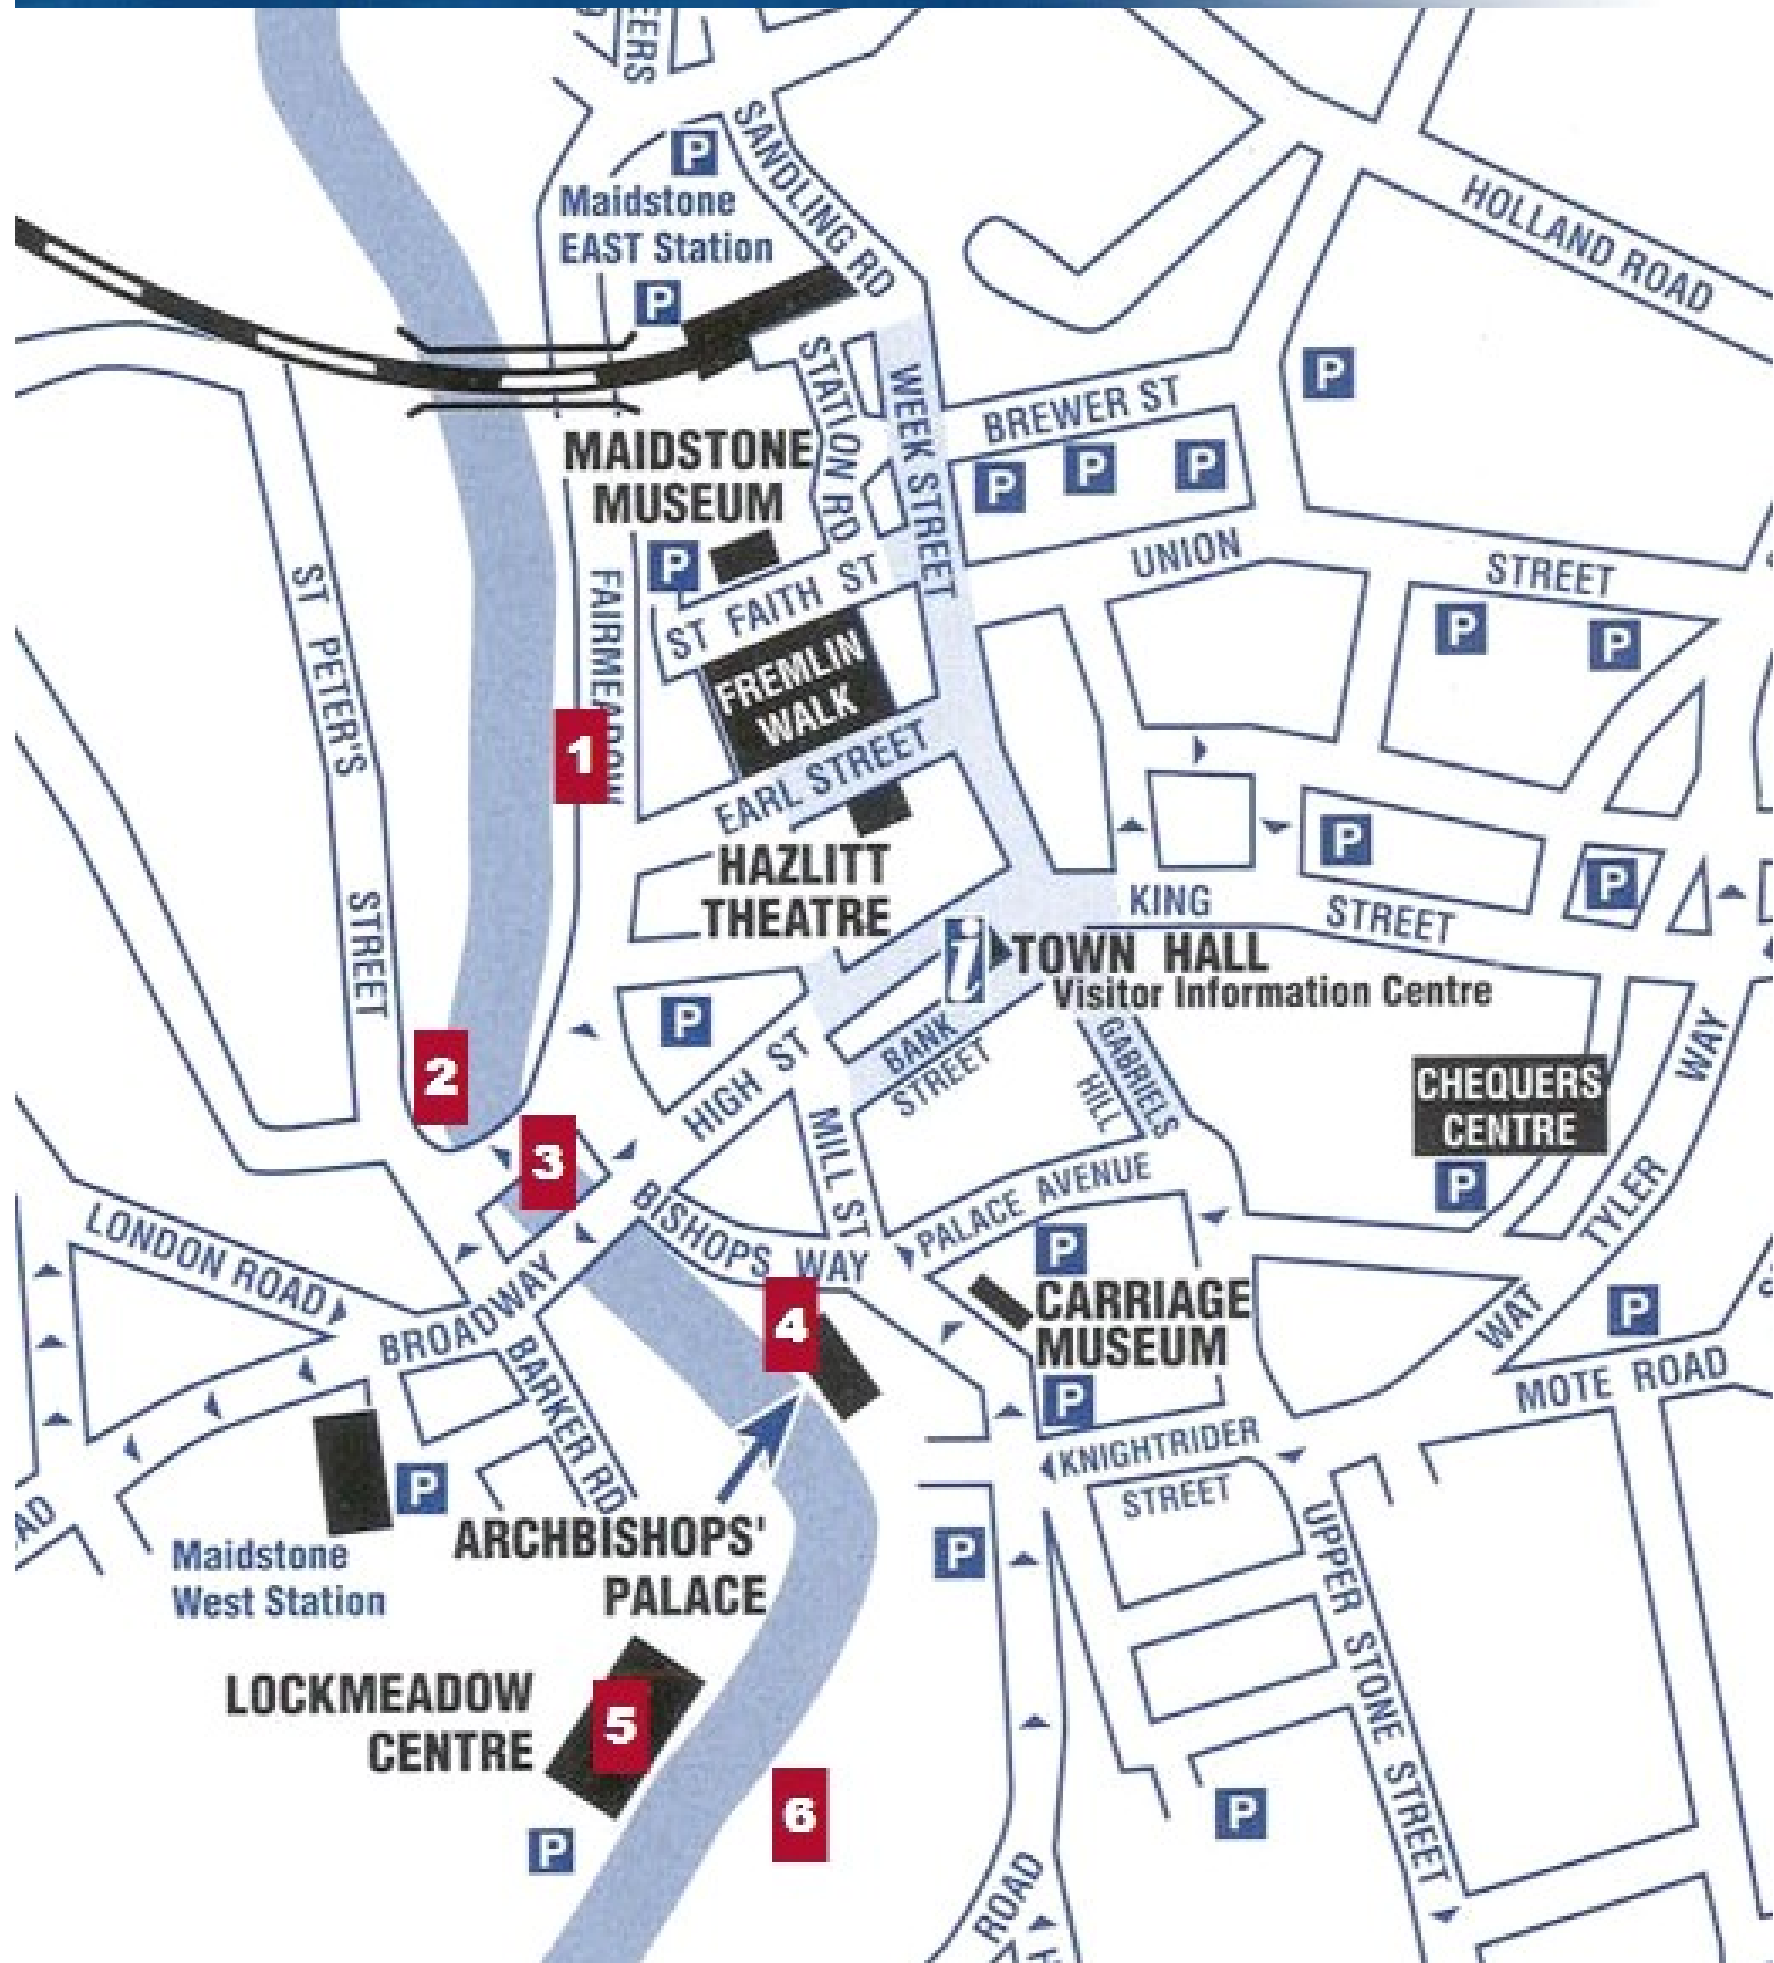

MAIDSTONE RIVER FESTIVAL

- 1 River Festival Stage
- 2 Festival Fairground
- 3 HRM SoundStage
- 4 Palace Gardens
- 5 Lockmeadow Centre
- 6 Hermitage Amphitheatre